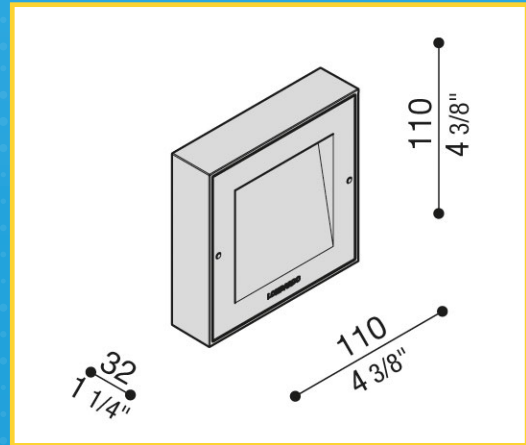

spherex.

Good light means a better day

Koi 110

Colors

Koi 110

IP 66 ◆ IK 10 20J xx9 CE

LED
750 lm 6W
real output lm 375

Specif.