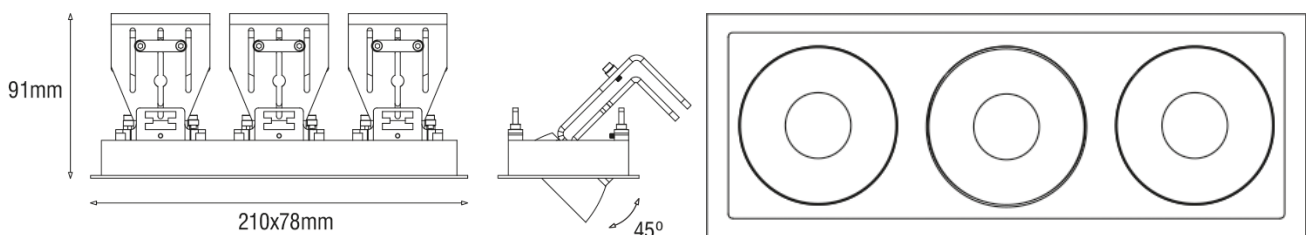

*Always apply dim to warm in combination with DALI driver.

*Dim to warm always in combination with diffuser